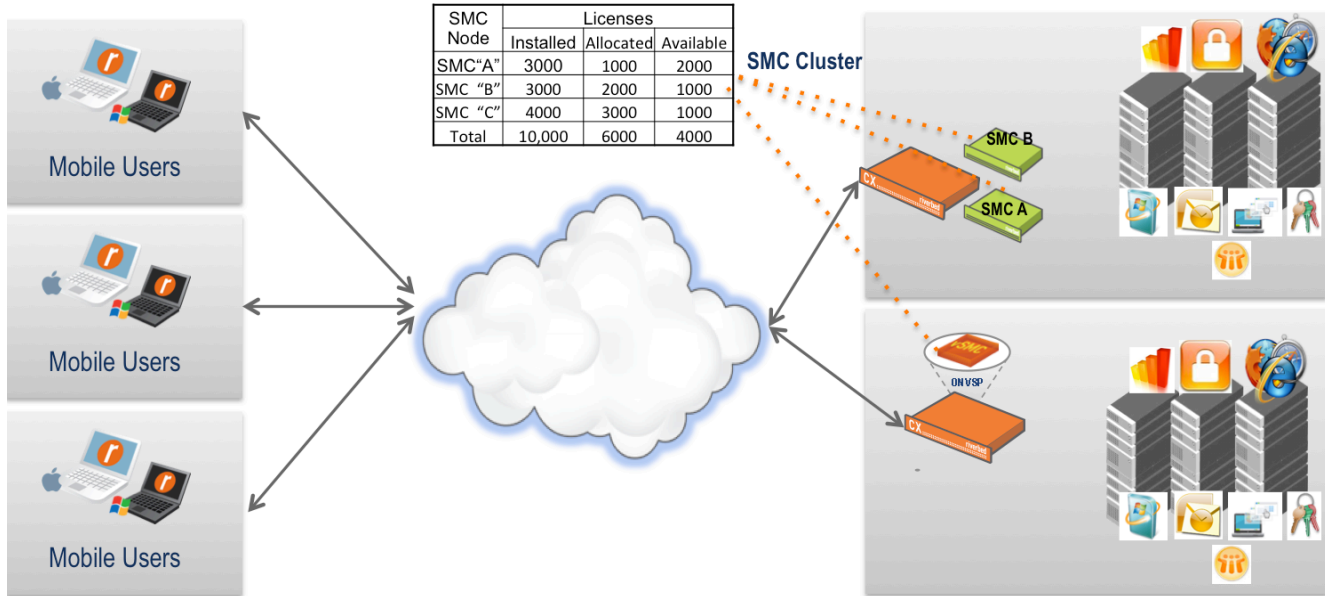

Ease of provisioning and management

Steelhead Mobile 4.0 offers IT managers a flexible, scalable management tool that streamlines provisioning of large-scale mobile deployments. IT managers can now leverage an enhanced user interface, including updated graphical time-based reports for networking, diagnostic and optimization reports. Mobile 4.0 simplifies policy configuration with interactive graphics for more efficient provisioning and management of large-scale mobile deployments.

About Riverbed

Riverbed delivers performance for the globally connected enterprise. With Riverbed, enterprises can successfully and intelligently implement strategic initiatives such as virtualization, consolidation, cloud computing, and disaster recovery without fear of compromising performance. By giving enterprises the platform they need to understand, optimize and consolidate their IT, Riverbed helps enterprises to build a fast, fluid and dynamic IT architecture that aligns with the business needs of the organization. Additional information about Riverbed (NASDAQ: RVBD) is available at www.riverbed.com.

Riverbed Technology, Inc.
199 Fremont Street
San Francisco, CA 94105
Tel: (415) 247-8800
www.riverbed.com

Riverbed Technology Ltd.
One Thames Valley
Wokingham Road, Level 2
Bracknell, RG42 1NG
United Kingdom
Tel: +44 1344 401900

Riverbed Technology Pte. Ltd.
391A Orchard Road #22-06/10
Ngee Ann City Tower A
Singapore 238873
Tel: +65 6508-7400

Riverbed Technology K.K.
Shiba-Koen Plaza, Bldg. 9F
3-6-9, Shiba, Minato-ku
Tokyo, Japan 105-0014
Tel: +81 3 5419 1990